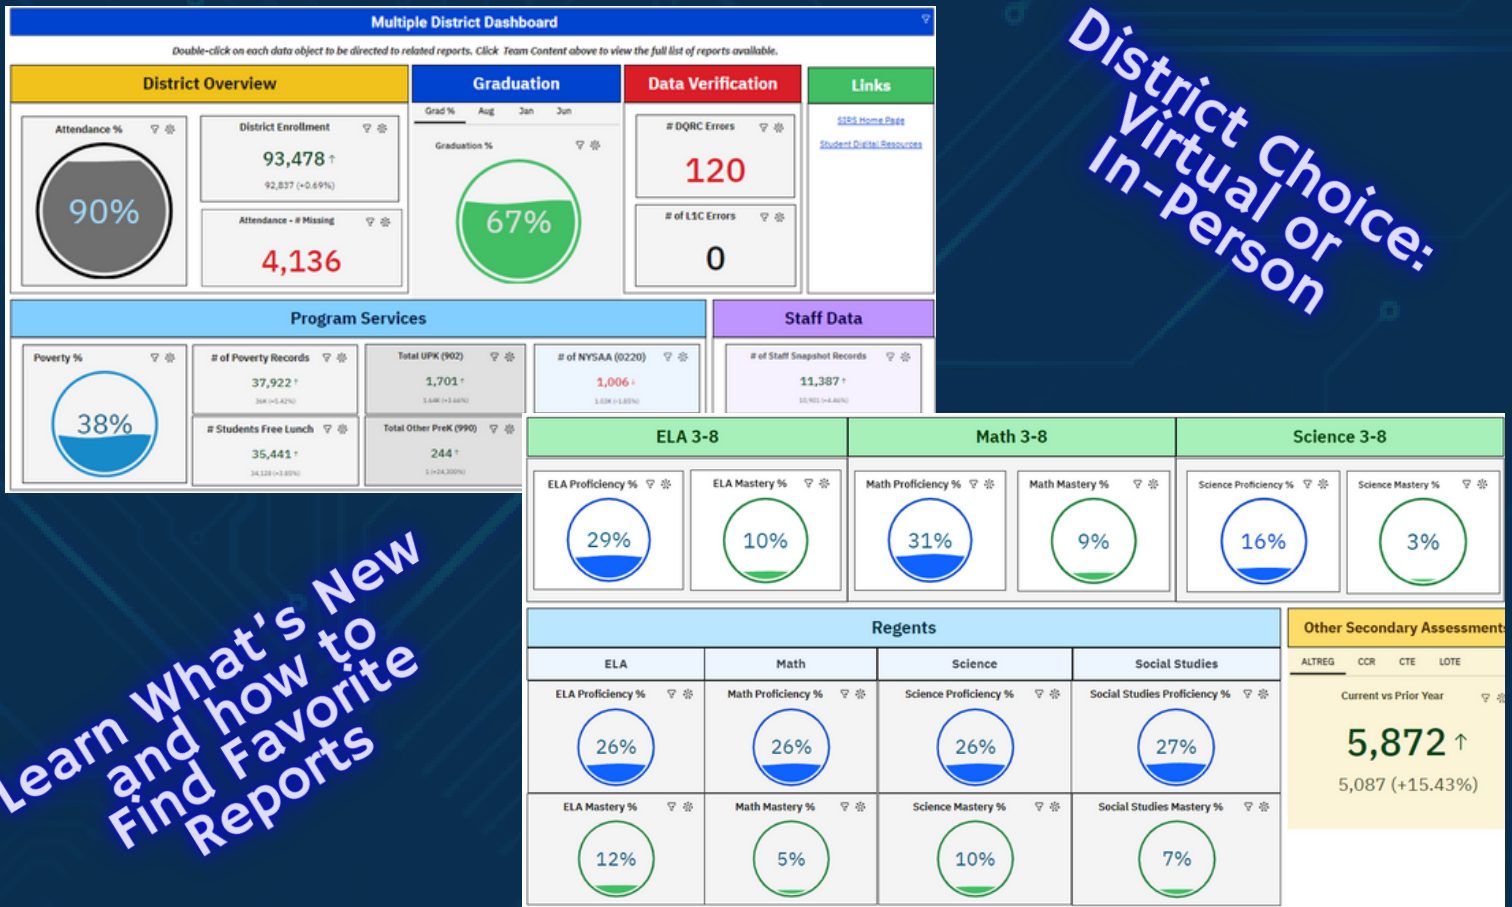

DATA WAREHOUSE LEVEL 1 TRAININGS

BRAND NEW DISTRICT DATA DASHBOARD
DYNAMIC DATA VISUALIZATIONS
REPORTS TO GUIDE CURRICULUM & INSTRUCTION

District Choice:
Virtual or
In-person

Learn What's New
and how to
Find Favorite
Reports